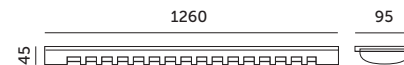

- wall and ceiling fixture for T8 LED tubes with single-sided power,
- housing made of steel sheet, painted white and plastic ABS,
- fixture without a light source.

MODEL	INDEKS	WAGA NETTO [kg]	PAKOWANIE [szt.]	KOD EAN
MODEL	INDEX	NET WEIGHT [kg]	PACKING [pcs]	BARCODE
ZEBRA 1X120	KFZA1120	0,64	12	5902846010555