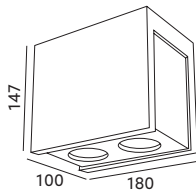

OPRAWY SUFITOWE / CEILING LAMPS

PURO MASSO C

- oprawa nasufitowa – nieruchoma,
- materiał: cement i metal,
- kolor: szary.

- ceiling fixture – fixed,
- made of cement and metal,
- color: GREY.

MODEL	INDEKS	WAGA NETTO [kg]	PAKOWANIE [szt.]	KOD EAN
MODEL	INDEX	NET WEIGHT [kg]	PACKING [pcs.]	BARCODE
PURO MASSO C	KRPMC	2,50	8	5902846011682