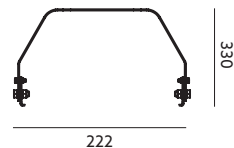

AKCESORIA DO LED NEO / ACCESSORIES FOR LED NEO

UCHWYT DO LED NEO HIGH BAY 150W / 200W

/ HANDLE FOR A LED NEO HIGH BAY 150W / 200W

- przeznaczone do montażu sufitowego opraw LED NEO HIGH BAY 150W i 200W.

- intended for ceiling installation of LED NEO HIGH BAY 150W and 200W fixtures.

MODEL	INDEKS	KOLOR	WAGA NETTO [kg]	PAKOWANIE [szt.]	KOD EAN
MODEL	INDEX	COLOR	NET WEIGHT [kg]	PACKING [pcs.]	BARCODE
UCHWYT DO LED NEO HIGH BAY 150W/200W	NNOU150	CZARNY	1,45	10	5902846019534