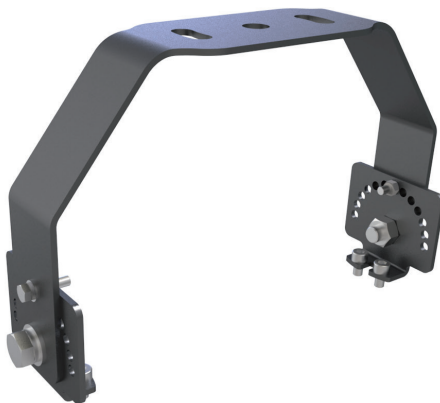

AKCESORIA DO LED NEO / ACCESSORIES FOR LED NEO

UCHWYT DO LED NEO HIGH BAY 150W / 200W

/ HANDLE FOR A LED NEO HIGH BAY 150W / 200W

- przeznaczone do montażu sufitowego opraw LED NEO HIGH BAY 150W i 200W.

- intended for ceiling installation of LED NEO HIGH BAY 150W and 200W fixtures.

MODEL	INDEKS	KOLOR	WAGA NETTO [kg]	PAKOWANIE [szt.]	KOD EAN
MODEL	INDEX	COLOR	NET WEIGHT [kg]	PACKING [pcs.]	BARCODE
UCHWYT DO LED NEO HIGH BAY 150W/200W	NNOU150	CZARNY	1,45	10	5902846019534