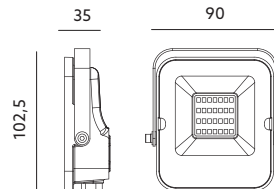

PREMIUM

NAŚWIETLACZE LED / LED FLOODLIGHTS

LED MHN 20W

PREMIUM

- praktyczny i ekonomiczny projektor oświetleniowy,
- obudowa wykonana z aluminium,
- kąt rozsyłu światła: 120 stopni,
- nie można wymieniać lamp w oprawie.

- practical and economical lighting projector,
- cover made of aluminum,
- beam angle: 120 degrees,
- lamps are unchangeable.

MODEL	INDEKS	POBÓR MOCY [W]	BARWA ŚWIATŁA	STRUMIEŃ ŚWIETLNY [lm]	WAGA NETTO [kg]	PAKOWANIE [szt.]	KOD EAN
MODEL	INDEX	POWER [W]	LIGHT COLOR	LUMINOUS FLUX [lm]	NET WEIGHT [kg]	PACKING [pcs.]	BARCODE
LED MHN 20W NB	KFNLN20NB2	20	NEUTRALNA BIAŁA NEUTRAL WHITE	1800	0,29	40	5902201303582
LED MHN 20W ZB	KFNLN20ZB2	20	ZIMNOBIAŁA COOL WHITE	1800	0,29	40	5902201303599

230V~

50Hz

IP 65

4000K

6500K

25 000

cosφ PF≥0,50

Ra ≥80

20 000

-20°C
↑↓
40°C