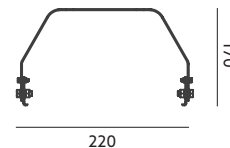

# UCHWYT DO LED NEO HIGH BAY 100W

/ HANDLE FOR A LED NEO HIGH BAY 100W

- przeznaczone do montażu sufitowego opraw LED NEO HIGH BAY 100W.

- intended for ceiling installation of LED NEO HIGH BAY 100W fixtures.