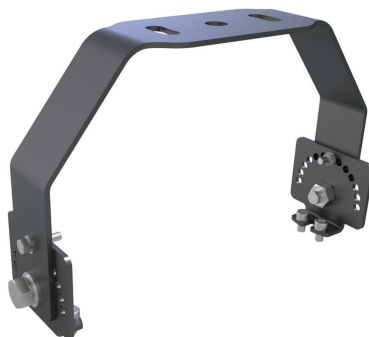

AKCESORIA DO LED NEO / ACCESSORIES FOR LED NEO

# UCHWYT DO LED NEO HIGH BAY 100W

/ HANDLE FOR A LED NEO HIGH BAY 100W

- przeznaczone do montażu sufitowego opraw LED NEO HIGH BAY 100W.

- intended for ceiling installation of LED NEO HIGH BAY 100W fixtures.

MODEL	INDEKS	KOLOR	WAGA NETTO [kg]	PAKOWANIE [szt.]	KOD EAN
MODEL	INDEX	COLOR	NET WEIGHT [kg]	PACKING [pcs.]	BARCODE
UCHWYT DO LED NEO HIGH BAY 100W	NNOU100	CZARNY	0,75	10	5902846019527