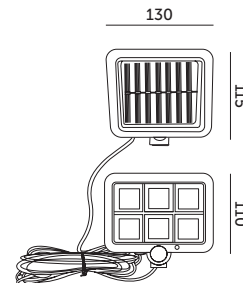

ECONOMIC BRAND

LAMPY OGRODOWE / GARDEN LIGHTS

LED2B

SOLAR LED PRISM 1,5W

- ledowa lampa solarna z czujnikiem ruchu, zasilana energią słoneczną,
- lampa automatycznie włącza się o zmroku i ładuje się w ciągu dnia,
- przy pełnym naładowaniu baterii czas świecenia wynosi 4h,
- moc instalacji fotowoltaicznej: 3,0Wp,
- łatwy montaż dzięki brakowi okablowania,
- zawiera niewymienialny akumulator: 3,7V 1200mAh,
- nie można wymienić lamp w oprawie.

- led solar lamp with motion sensor, powered by sun,
- automatically turns on at dawn and charges during the day,
- when the battery is fully charged, lighting time is 4h,
- photovoltaic power: 3,0Wp,
- easy installation – no wires,
- includes unchangeable battery 3,7V 1200mAh,
- lamps inside are unchangeable.

MODEL	INDEKS	POBÓR MOCY [W]	BARWA ŚWIATŁA	WAGA NETTO [kg]	PAKOWANIE [szt.]	KOD EAN
MODEL	INDEX	POWER [W]	LIGHT COLOR	NET WEIGHT [kg]	PACKING [pcs.]	BARCODE
SOLAR LED PRISM 1,5W	KTLPMZB	1,5	ZIMNOBIAŁA COOL WHITE	0,35	60	5902201371055

IP 44

LED

6000K

10 000

Ra

≥70

3 000