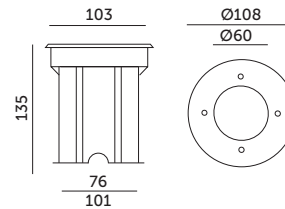

- fixture of high resistance to moisture and dust,
- body made of plastic, outer ring made of stainless steel, housing made of tempered glass,
- light source excluded.

MODEL	INDEKS	KOLOR	WAGA NETTO [kg]	PAKOWANIE [szt.]	KOD EAN
MODEL	INDEX	COLOR	NET WEIGHT [kg]	PACKING [pcs.]	BARCODE
INGRESS ROUND	KTLIORD	CHROM CHROME	0,39	20	5902201373752

230V~

50Hz

IK
06

IP
67

MAX
35W

GU10

d --- [m]
0,5

-40°C
60°C