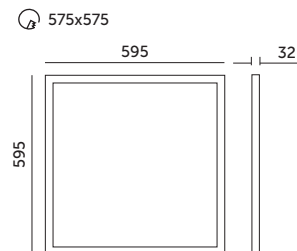

PREMIUM

PANELE LED /LED PANELS

Panel LED DAVRO 60x60 Kobi Premium

- ledowy zamiennik oprawy rastrowej,
- ultrapiaski: 10 mm,
- kąt rozsyłu światła: 120 stopni,
- oprawa zawiera źródła światła o klasie energetycznej E,
- możliwość wymiany źródła światła LED jedynie przez wykwalifikowany personel.

- LED substitute for louver fitting,
- ultra-thin: 10 mm,
- beam angle: 120 degrees,
- fixture includes light sources of energy class E,
- the LED light source can only be replaced by qualified personnel.

MODEL	SKU	POBÓR MOCY [W]	BARWA ŚWIATŁA	STRUMIEŃ ŚWIETLNY [lm]	WAGA NETTO [kg]	PAKOWANIE [szt.]	KOD EAN
MODEL	SKU	POWER [W]	LIGHT COLOR	LUMINOUS FLUX [lm]	NET WEIGHT [kg]	PACKING [pcs]	BARCODE
LED DAVRO 60X60	003826	40	NEUTRALNA BIAŁA NEUTRAL WHITE	4000	1,15	5	5902201396379