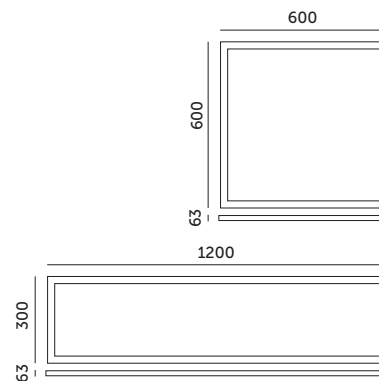

RAMKA 63mm DO PANELU LED KLIK / FRAME 63mm FOR LED PANEL CLICK

Kobi

BIAŁY
WHITE

CZARNY
BLACK

- wykonana z aluminium,
- malowana proszkowo,
- przeznaczona do montażu natynkowego paneli:
LED NELIO, LED CAPRI, LED BALIS i LED DAVRO.

- made of aluminium,
- powder painted,
- intended for surface-installation of LED NELIO,
LED CAPRI, LED BALIS i LED DAVRO panels.

MODEL	SKU	KOLOR	WAGA NETTO [kg]	PAKOWANIE [szt.]	KOD EAN
MODEL	SKU	COLOR	NET WEIGHT [kg]	PACKING [pcs]	BARCODE
RAMKA DO PANELU LED 60X60 KLIK	001783	BIAŁY WHITE	0,65	20	5902846018827
RAMKA DO PANELU LED 60X60 KLIK	001784	CZARNY BLACK	0,65	20	5902201364200
RAMKA DO PANELU LED 30X120 KLIK	001782	BIAŁY WHITE	0,79	20	5902846018834