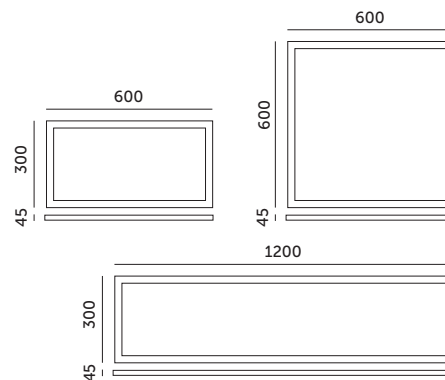

RAMKA 45mm DO PANELU LED KLIK

/ FRAME 45mm FOR LED PANEL CLICK

- wykonana z aluminium,
- malowana proszkowo na biało,
- przeznaczona do montażu natynkowego opraw LED NELIO.

- made of aluminium,
- powder painted – white,
- intended for surface-installation of LED NELIO panels.

MODEL	INDEKS	KOLOR	WAGA NETTO [kg]	PAKOWANIE [szt.]	KOD EAN
MODEL	INDEX	COLOR	NET WEIGHT [kg]	PACKING [pcs]	BARCODE
RAMKA DO PANELU LED 30X60 KLIK	KFNORK3060	BIAŁY WHITE	0,31	20	5902201304268
RAMKA DO PANELU LED 60X60 KLIK	KFNORK6060	BIAŁY WHITE	0,39	20	5900605096628
RAMKA DO PANELU LED 30X120 KLIK	KFNORK30120	BIAŁY WHITE	0,70	20	5902846013761