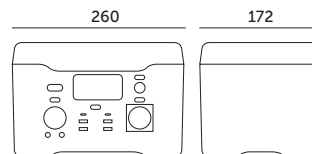

PREMIUM

BANKI ENERGII / POWER STATIONS

POWERBOX 600W PREMIUM

- stacja zasilająca o mocy max. 600W,
- zapewnia ładowanie 11 urządzeń jednocześnie,
- czas pracy podłączonego urządzenia można obliczyć orientacyjnie ze wzoru: 569,4 Wh x 85% / moc urządzenia = czas działania (w godzinach),
- 4 sposoby ładowania: gniazdo sieciowe (230V), panel słoneczny (max 100W), gniazdo zapalniczki samochodowej 12V/24V, agregat prądowłórczy,
- posiada 10 portów wyjściowych,
- typ i pojemność baterii: litowo-jonowa 3,65V, 156Ah, 569,4Wh,
- żywotność: 1000 cykli $\geq 80\%$,
- możliwość ładowania bezprzewodowego – 15W (dla urządzeń z taką funkcją),
- w zestawie: przewód zasilający 230V, przewód do gniazda zapalniczki 12V/24V, przewód MC4.

- power station of max. power 600W,
- can charge 11 devices at the same time,
- working time of device plugged can be approximately calculated by the formula: 569.4 Wh x 85% / device power = working time (in hours),
- 4 charging styles: mains socket (230V), solar panel (max 100W), car cigarette lighting socket 12V/24V, power generator,
- has 10 output ports,
- type and capacity of a battery: li-ion 3,65V, 156Ah, 569,4Wh,
- life span: 1000 cycles $\geq 80\%$,
- wireless charging – 15W (for the devices with that function),
- set includes: 230V power cable, 12V/24V power cable for cigarette lighting socket, MC4 cable.

MODEL	INDEKS	MAKSYMALNA MOC [W]	WAGA NETTO [kg]	PAKOWANIE [szt.]	KOD EAN
MODEL	INDEX	MAX POWER [W]	NET WEIGHT [kg]	PACKING [pcs.]	BARCODE
POWERBOX 600W	KHPB600W	600	5,70	2	5902201359398

230V~

50Hz

-10°C
↑↓
40°C