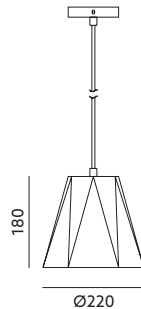

# PITTORE CZARNA / BLACK

- materiał: cement, metal,  
- kolor: ciemny cement.

- made of cement and metal,  
- color: dark cement.

MODEL	INDEKS	WAGA NETTO [kg]	PAKOWANIE [szt.]	KOD EAN
MODEL	INDEX	NET WEIGHT [kg]	PACKING [pcs.]	BARCODE
PITTORE CZARNA	KRPB	1,82	4	5900605099070