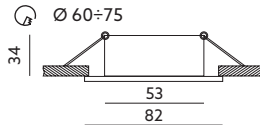

PIERŚCIEŃ OZDOBNY DO OPRAW / DECORATIVE RING FOR FITTINGS

OH14

ANTYK / ANTIQUE

- pierścień ozdobny do opraw - nieruchomy,
- wykonany z wytłaczanej blachy stalowej,
- nie zawiera źródła światła,
- nie zawiera oprawki ceramicznej.

- decorative ring for fittings - fixed,
- made of embossed steel plate,
- light source excluded,
- holder excluded.

MODEL	INDEKS	KOLOR	WAGA NETTO [kg]	PAKOWANIE [szt.]	KOD EAN
MODEL	INDEX	COLOR	NET WEIGHT [kg]	PACKING [pcs.]	BARCODE
OH14	KPOH14AN	ANTYK ANTIQUÉ	0,04	50	5906340210817

MAX
50W

12VDC

230V~

50Hz