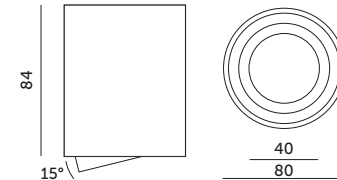

- ceiling lighting point fixture – movable,
- made of aluminum,
- GU10 lamps are used as a light source,
- holder included,
- light source excluded.

MODEL	INDEKS	KOLOR	WAGA NETTO [kg]	PAKOWANIE [szt.]	KOD EAN
MODEL	INDEX	COLOR	NET WEIGHT [kg]	PACKING [pcs.]	BARCODE
AHA	KPLAHCZ	CZARNY BLACK	0,20	20	5902201308389