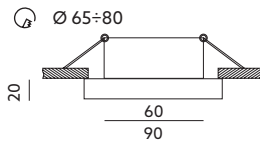

PIERŚCIEŃ OZDOBNY DO OPRAW / DECORATIVE RING FOR FITTINGS

OH49

PRZEŹROCZYSTY / TRANSPARENT

- pierścień ozdobny do opraw – nieruchomy,
- wykonany ze stopu aluminium i szkła,
- nie zawiera źródła światła,
- nie zawiera oprawki ceramicznej.

- decorative ring for fittings – fixed,
- made of aluminum alloy and glass,
- light source excluded,
- holder excluded.

MODEL	INDEKS	KOLOR	WAGA NETTO [kg]	PAKOWANIE [szt.]	KOD EAN
MODEL	INDEX	COLOR	NET WEIGHT [kg]	PACKING [pcs.]	BARCODE
OH49	KPOH49CL	PRZEŹROCZYSTY TRANSPARENT	0,22	30	5900605099148

MAX
35W

G5.3

GU10