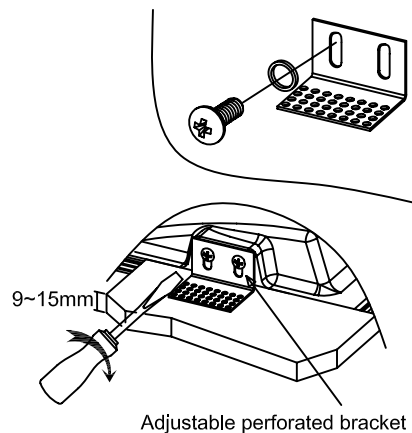

ATTENTION: FOR THIS OPERATION YOU HAVE TO CUT OFF THE POWER

MAXIMUM

230V~ 50Hz GU10 Max 35W

Alto

Bianco

1

2

3