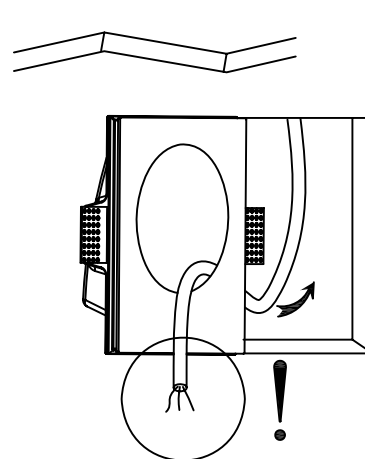

ATTENTION: FOR THIS OPERATION YOU HAVE TO CUT OFF THE POWER

MAXIMUM

230V~ 50Hz GU10 Max 35W

Alto

Bianco

1

2

3