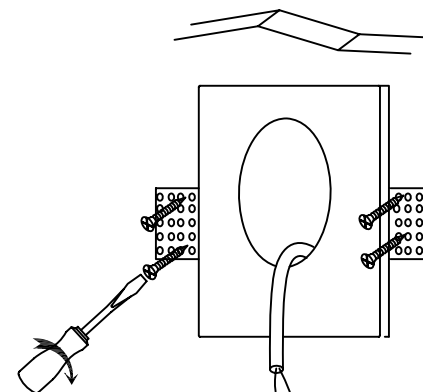

ATTENTION: FOR THIS OPERATION YOU HAVE TO CUT OFF THE POWER

MAXIMUM

230V~ 50Hz GU10 Max 35W

Alto

Bianco

1

2

3