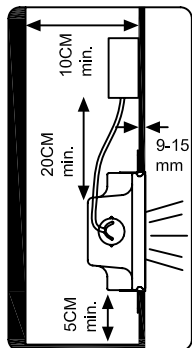

ATTENTION: FOR THIS OPERATION YOU HAVE TO CUT OFF THE POWER

MAXIMUM

230V~ 50Hz GU10 Max 35W

Alto

Bianco

1

2

3