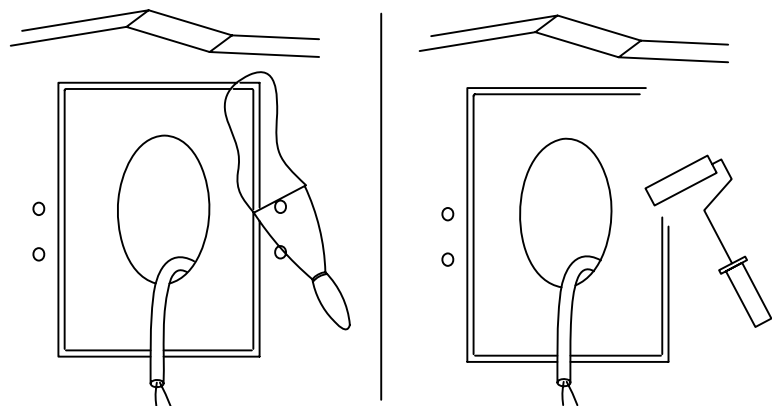

ATTENTION: FOR THIS OPERATION YOU HAVE TO CUT OFF THE POWER

MAXIMUM

230V~ 50Hz GU10 Max 35W

Alto

Bianco

1

2

3

4

5

6