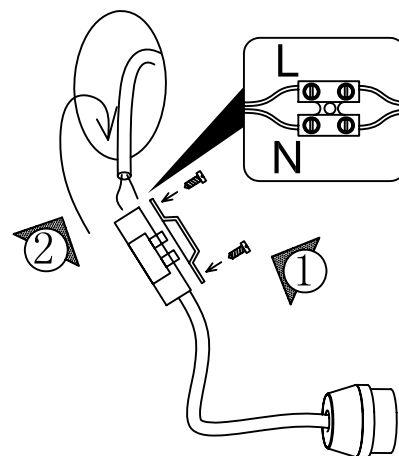

ATTENTION: FOR THIS OPERATION YOU HAVE TO CUT OFF THE POWER

MAXIMUM

230V~ 50Hz GU10 Max 35W

Alto

Bianco

1

2

3

4

5

6